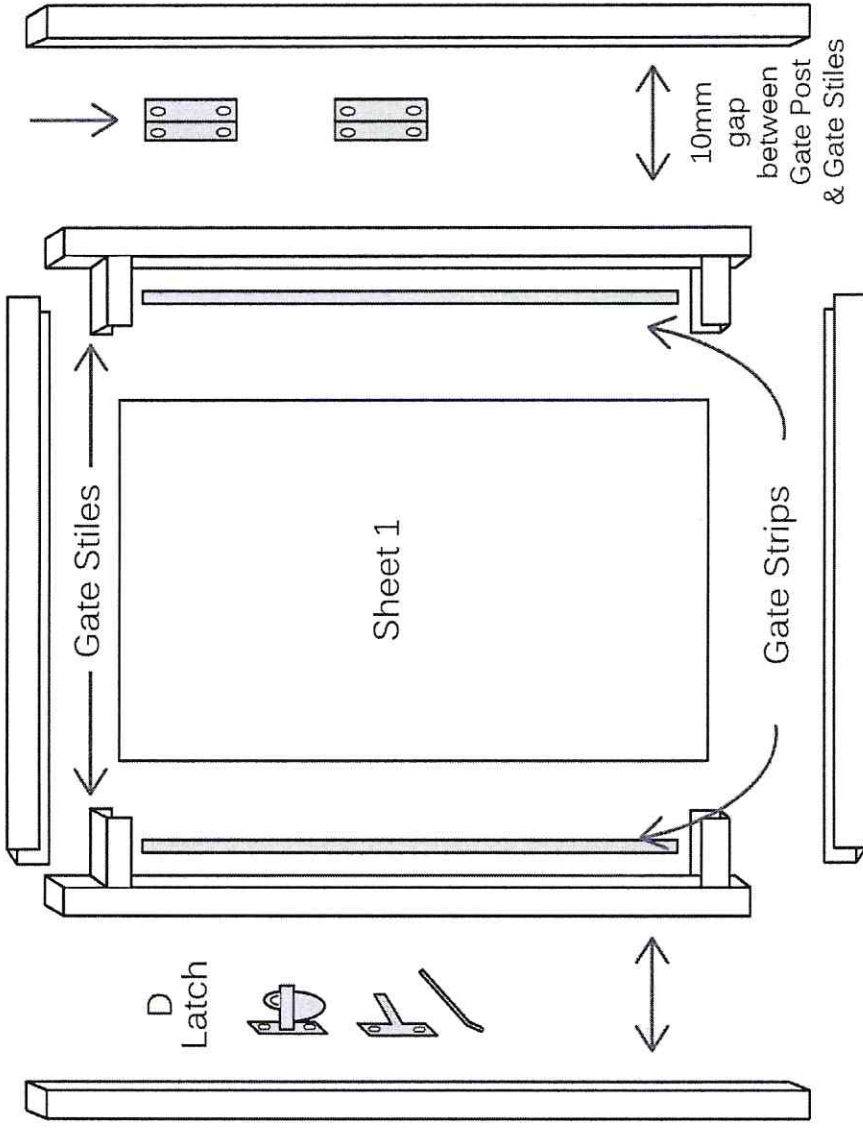

Butt Hinges
1 Pair - Single Gates

Gate Post
50 x 50 - Single Gates
600mm cemented in ground

Gate Post
50 x 50 Single Gates
600mm cemented in ground

Gate Rail

SINGLE GATE